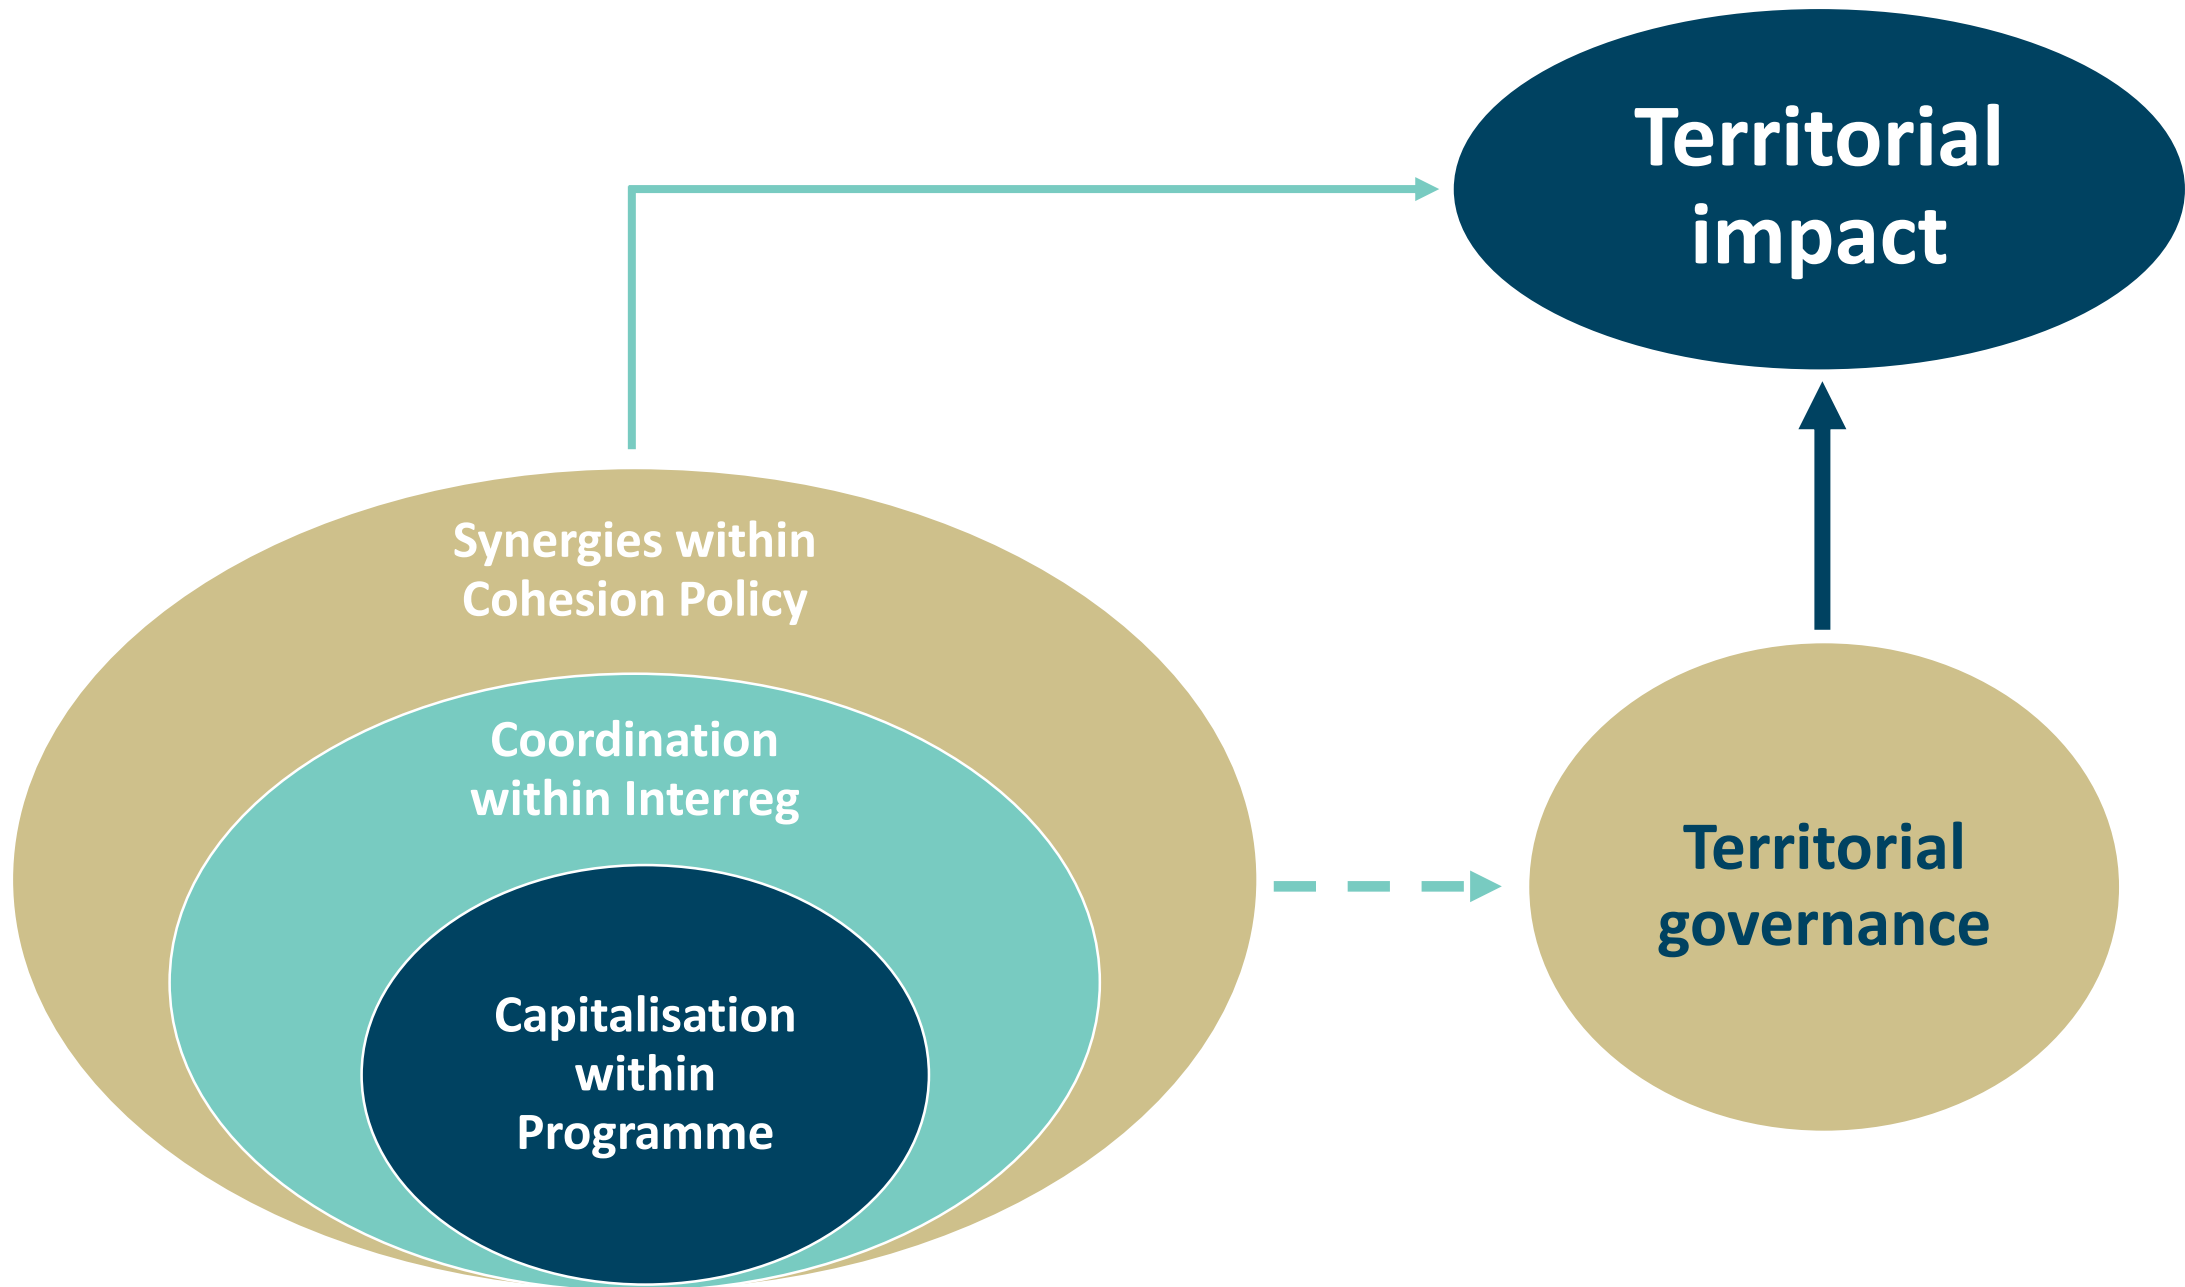

From PANORAMED to... ...better governance for a Mediterranean Green Deal?

Alessandro Daraio

Regione Emilia-Romagna – PANORAMED Partner

Bridging transnational strategies
with territorial policies and
activities on the ground

Amplifying the impact of
projects and local
initiatives